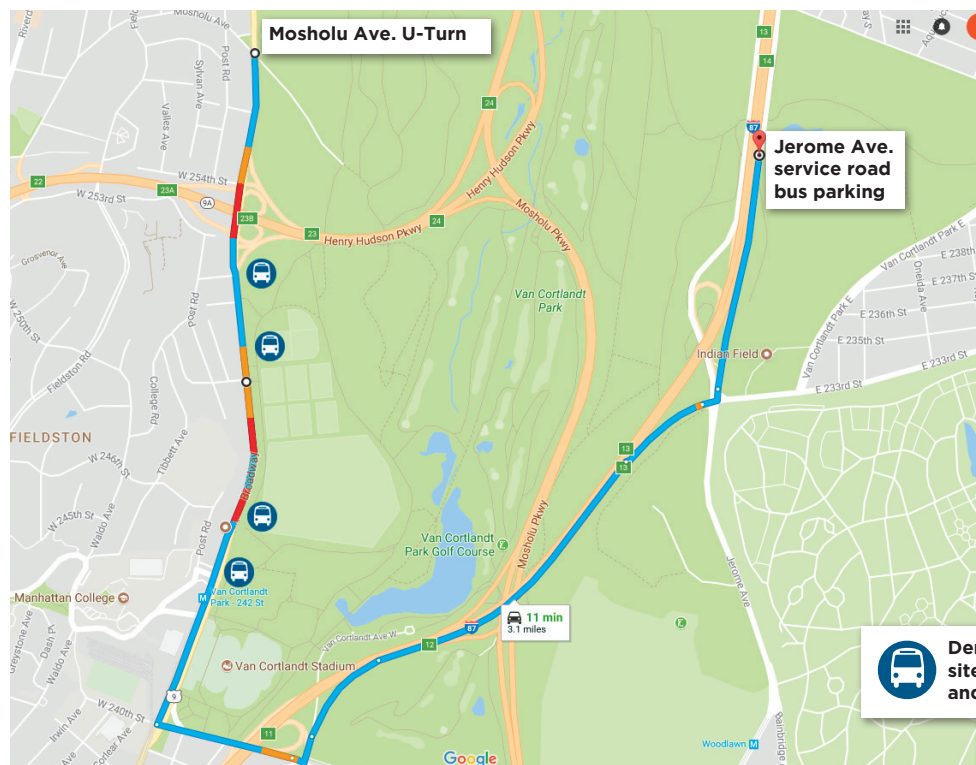

- Use bus stops for drop-off and pick-up only.
- Have a cell phone to contact your group's organizer for pick-up NOT at the finish line.
- Be courteous at all times to local residents, other drivers, and everyone else.

Parking Location during VCP Events

The designated space for buses during VCP events is on the Jerome Avenue service road, north of East 233 Street. Buses may park on the Northbound, with overflow on the Southbound service roads. Directions are below:

Directions to Bus Parking from Bus Drop-Off:

- Head North on Broadway.
- Make a careful U-turn at the Mosholu Avenue intersection to head South on Broadway.
- Proceed Southbound to 240th St./Van Cortlandt Park South.
- Turn left and proceed to the exit for I-87 Northbound/Major Deegan Expressway.
- From I-87, exit at E. 233rd St.
- Turn left at the light onto Jerome Avenue North. Park in the designated area along the curb.

Directions to Bus Pick-Up from Bus Parking:

- Proceed North on Jerome Avenue to the light at McLean Avenue. Turn left and left again, taking you over the highway to head South.
- Merge onto I-87 Southbound/Major Deegan Expressway.
- Take the Van Cortlandt South Exit.
- Turn right at the light.
- Turn right again onto Broadway, heading North to the pick-up sites.

Drop-Off > Bus Parking