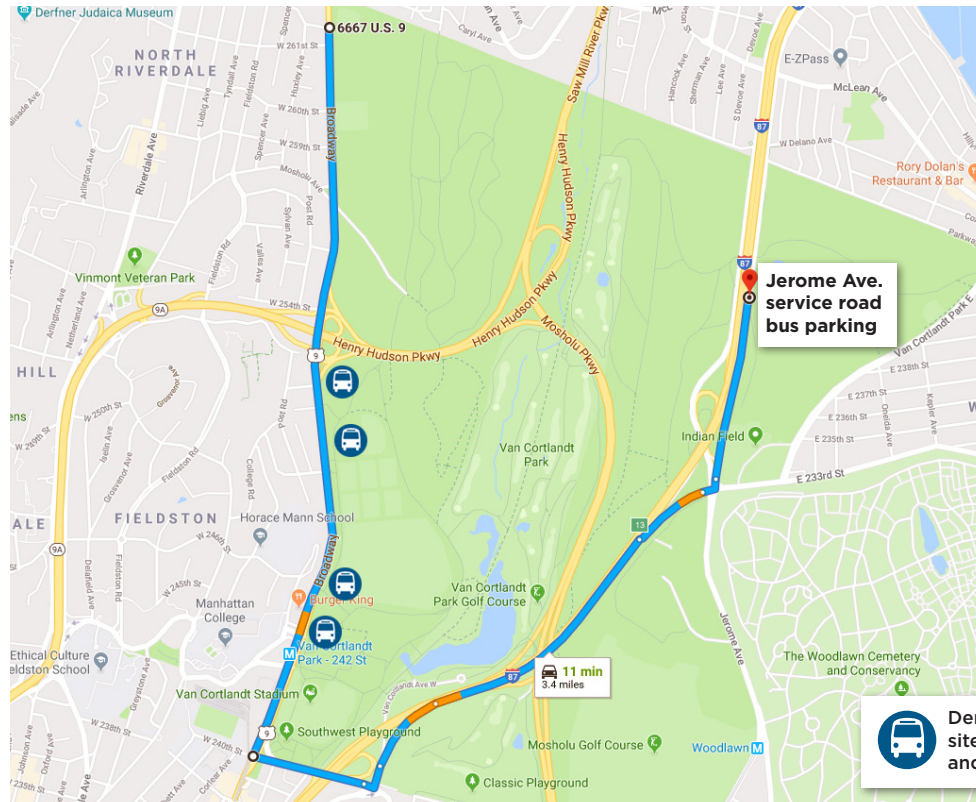

- Use bus stops for drop-off and pick-up only.
- Have a cell phone to contact your group's organizer for pick-up NOT at the finish line.
- Be courteous at all times to local residents, other drivers, and everyone else.
- Parking of buses is not allowed on residential NYC streets.

Parking Location during VCP Events

The designated space for buses during VCP events is on the Jerome Avenue service road, north of East 233 Street. Buses may park on the Northbound, with overflow on the Southbound service roads. A nice park, plaza, and food stops are one block up on McLean Avenue. Directions are below:

Directions to Bus Parking from Bus Drop-Off:

- Head North on Broadway.
- Make a careful U-turn at 262nd St or an intersection that is feasible and safe.
- Proceed Southbound to 240th St./Van Cortlandt Park South.
- Turn left and proceed to the exit for I-87 Northbound/Major Deegan Expressway.
- From I-87, exit at E. 233rd St.
- Turn left at the light onto Jerome Avenue North. Park in the designated area along the curb.

Directions to Bus Pick-Up from Bus Parking:

- Proceed North on Jerome Avenue to the light at McLean Avenue. Turn left and left again, taking you over the highway to head South.
- Merge onto I-87 Southbound/Major Deegan Expressway.
- Take the Van Cortlandt South Exit.
- Turn right at the light.
- Just before the light, turn right again onto Broadway, heading North to the pick-up sites.

Drop-Off > Bus Parking